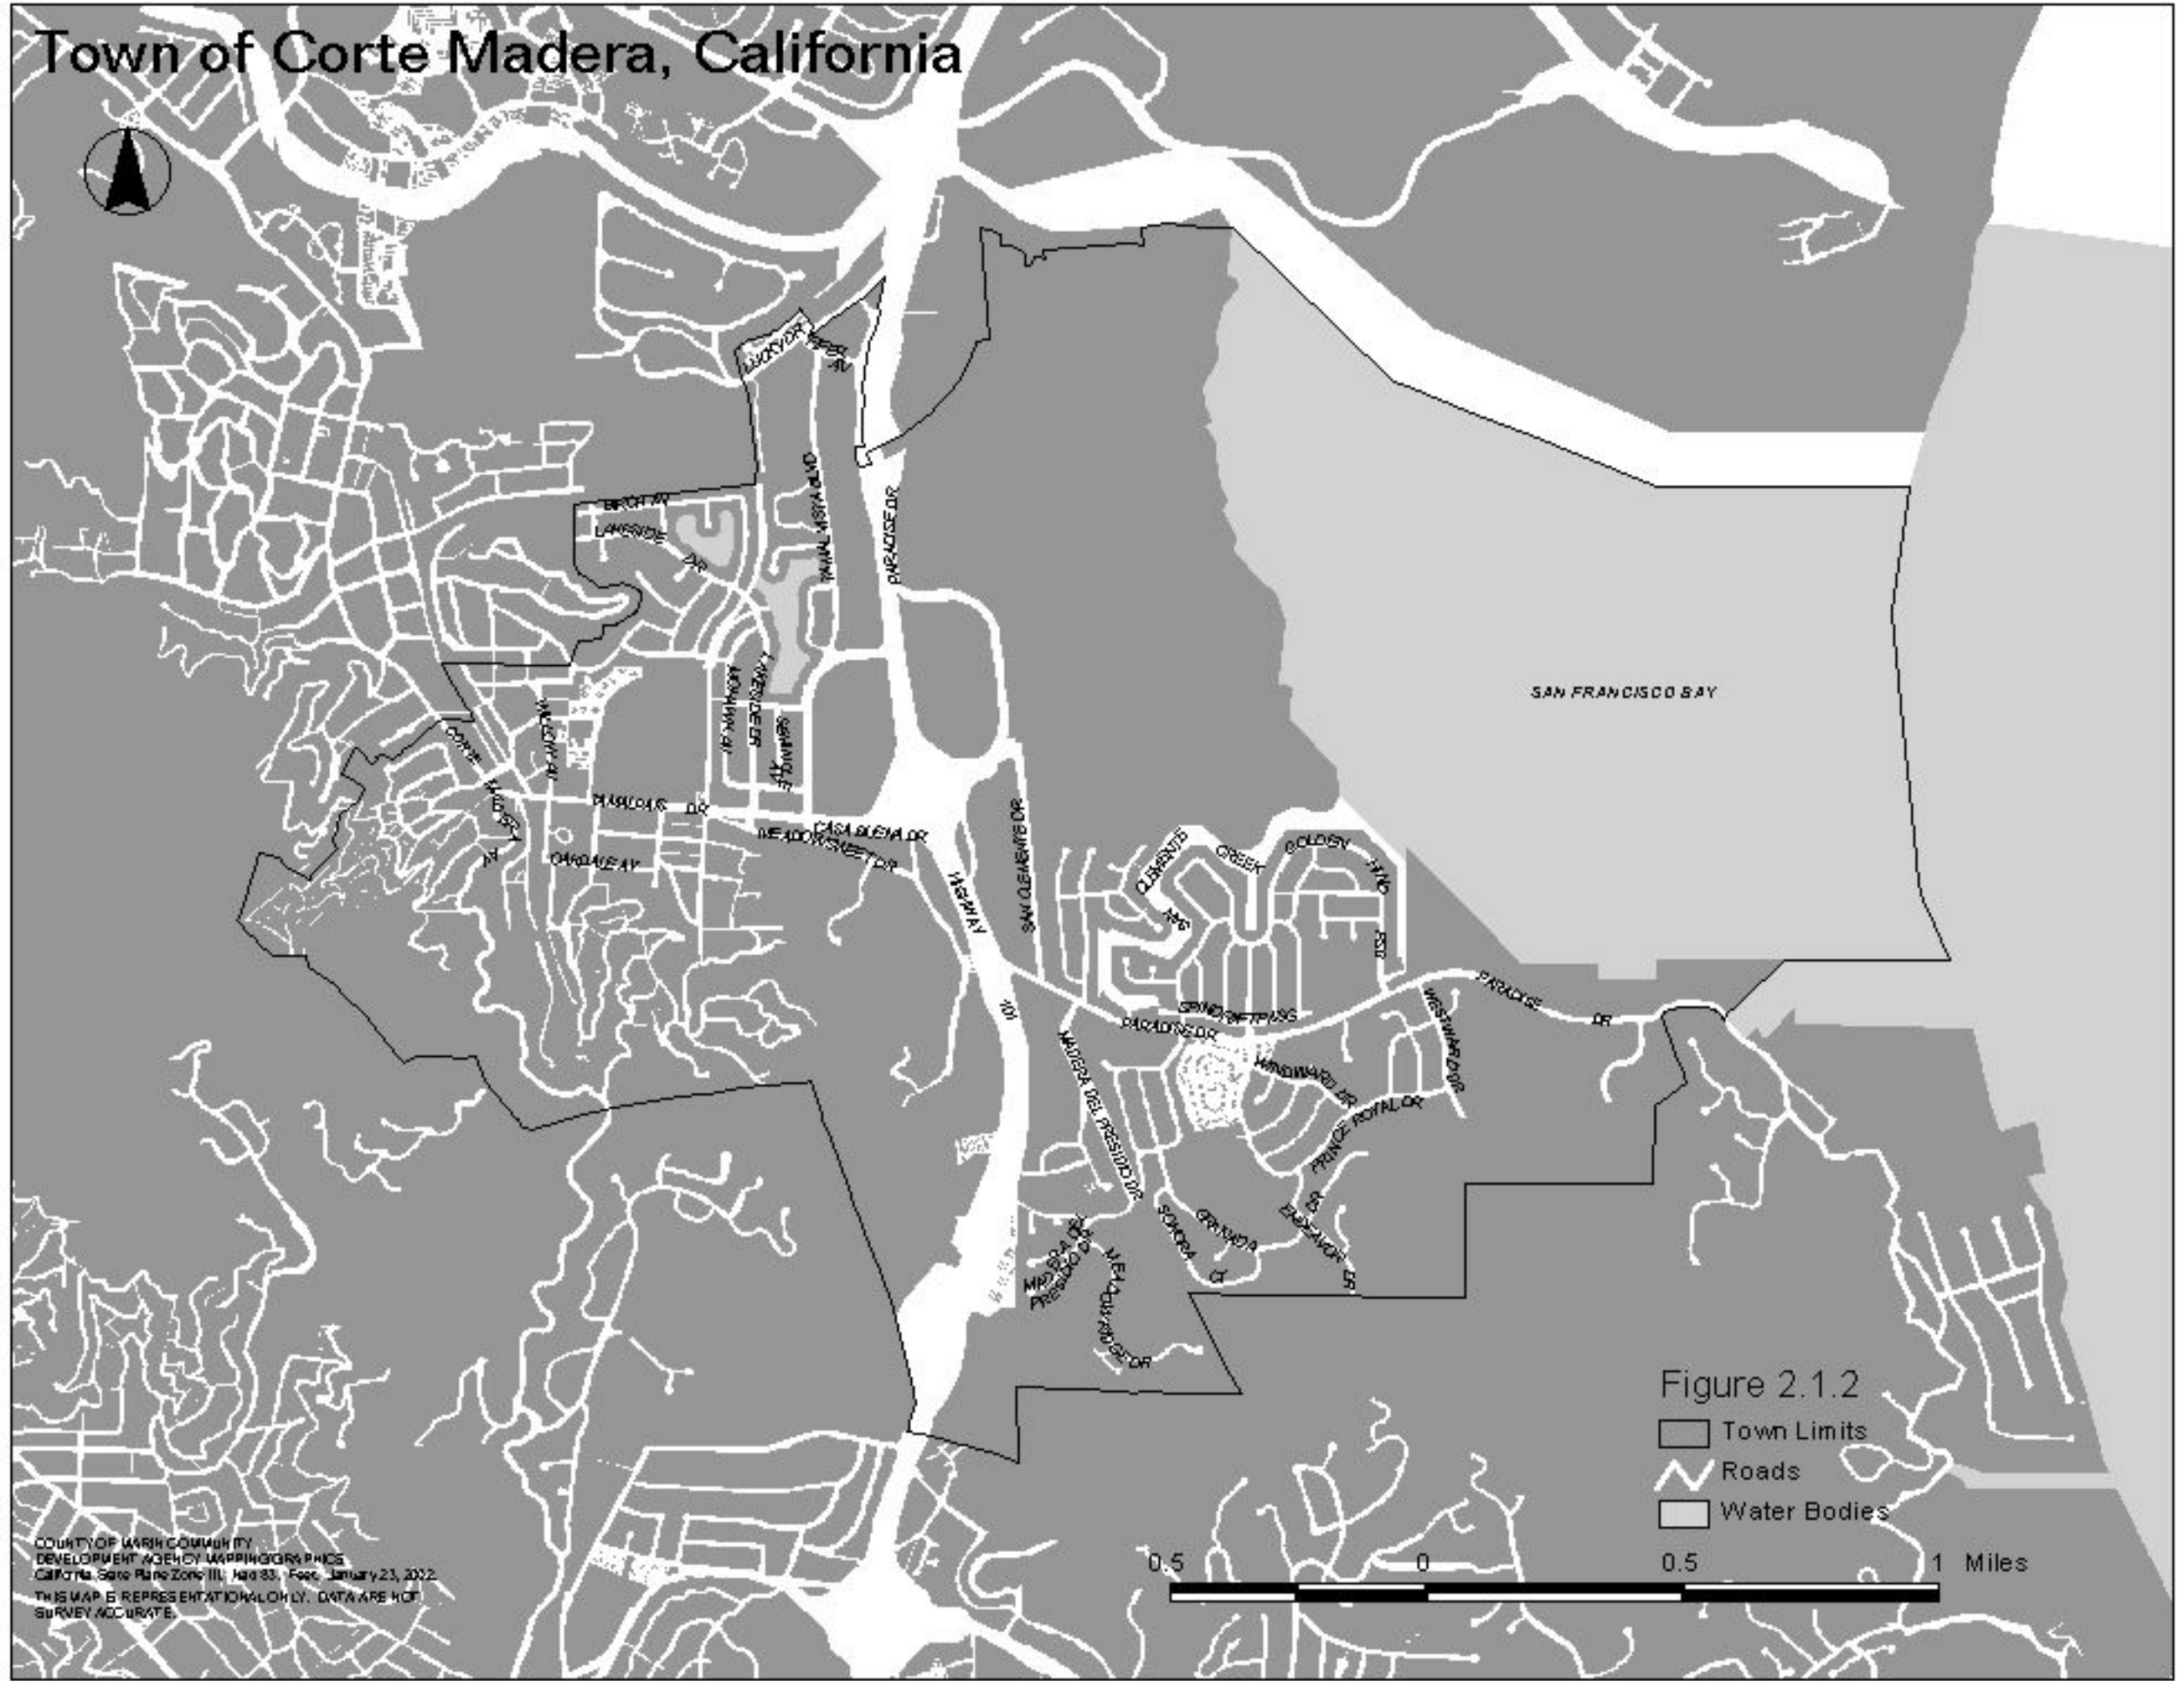

Town of Corte Madera, California

SAN FRANCISCO BAY

Figure 2.1.2

Town Limits

Roads

Water Bodies

0.5 0 0.5 1 Miles

COURTY OF MARIH COMMUNITY DEVELOPMENT AGENCY MAPPING GRAPHICS
CALIFORNIA State Plane Zone III, NAD 83, Feet, January 23, 2022
THIS MAP IS REPRESENTATIONAL ONLY. DATA ARE NOT SURVEY ACCURATE.