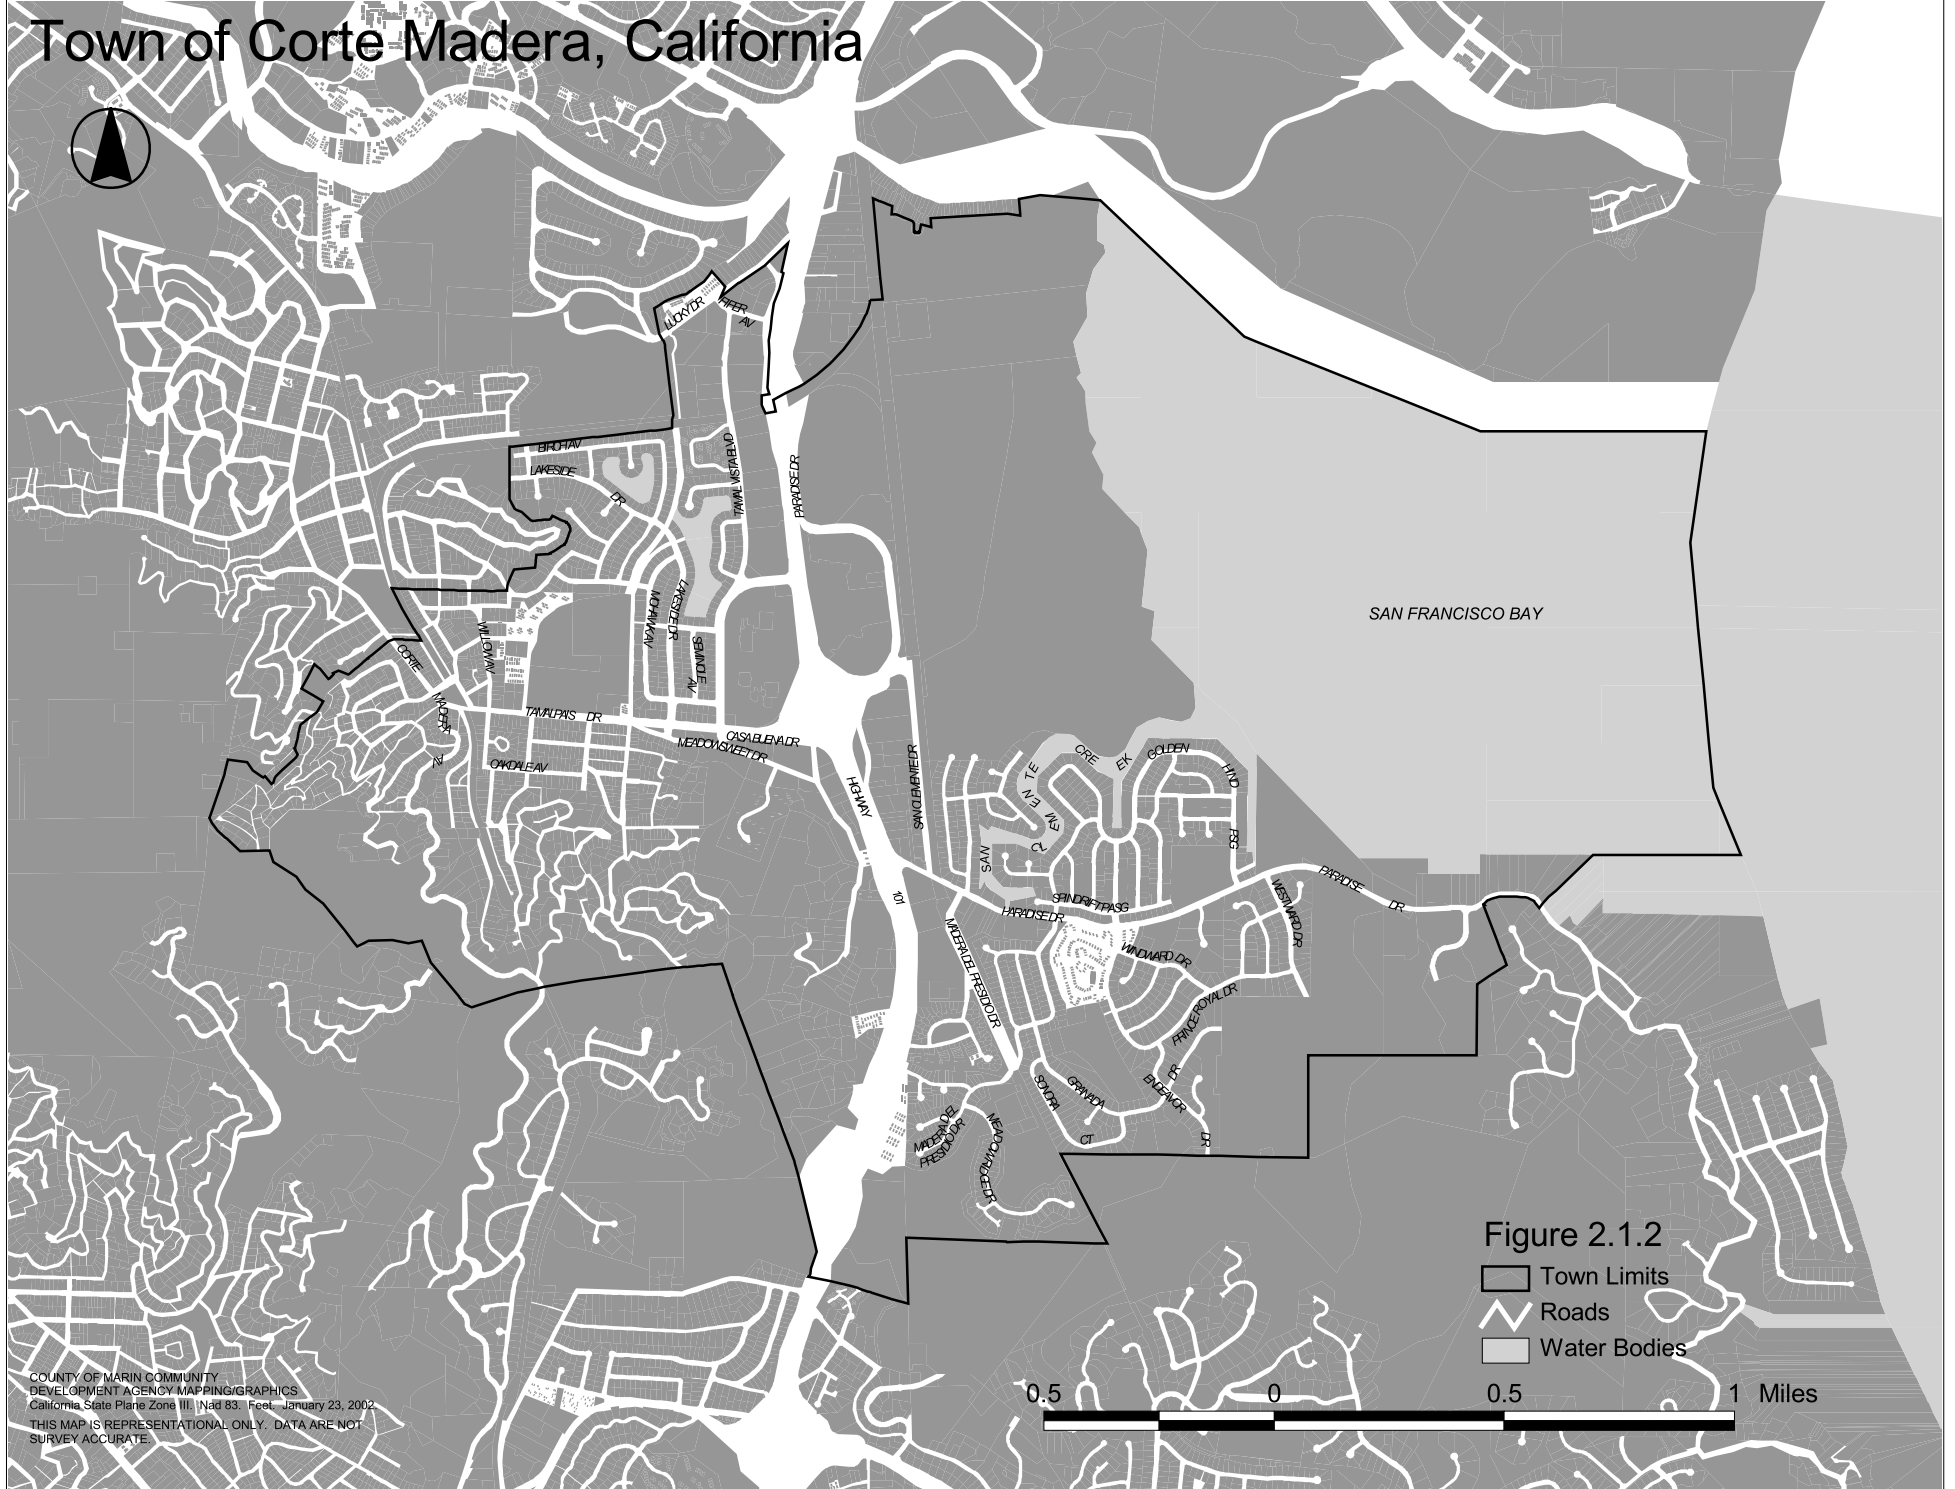

# Town of Corte Madera, California

SAN FRANCISCO BAY

Figure 2.1.2

- Town Limits
- Roads
- Water Bodies

0.5 0 0.5 1 Miles

COUNTY OF MARIN COMMUNITY DEVELOPMENT AGENCY MAPPING/GRAPHICS  
California State Plane Zone III, NAD 83, Feet, January 23, 2002.  
THIS MAP IS REPRESENTATIONAL ONLY. DATA ARE NOT SURVEY ACCURATE.