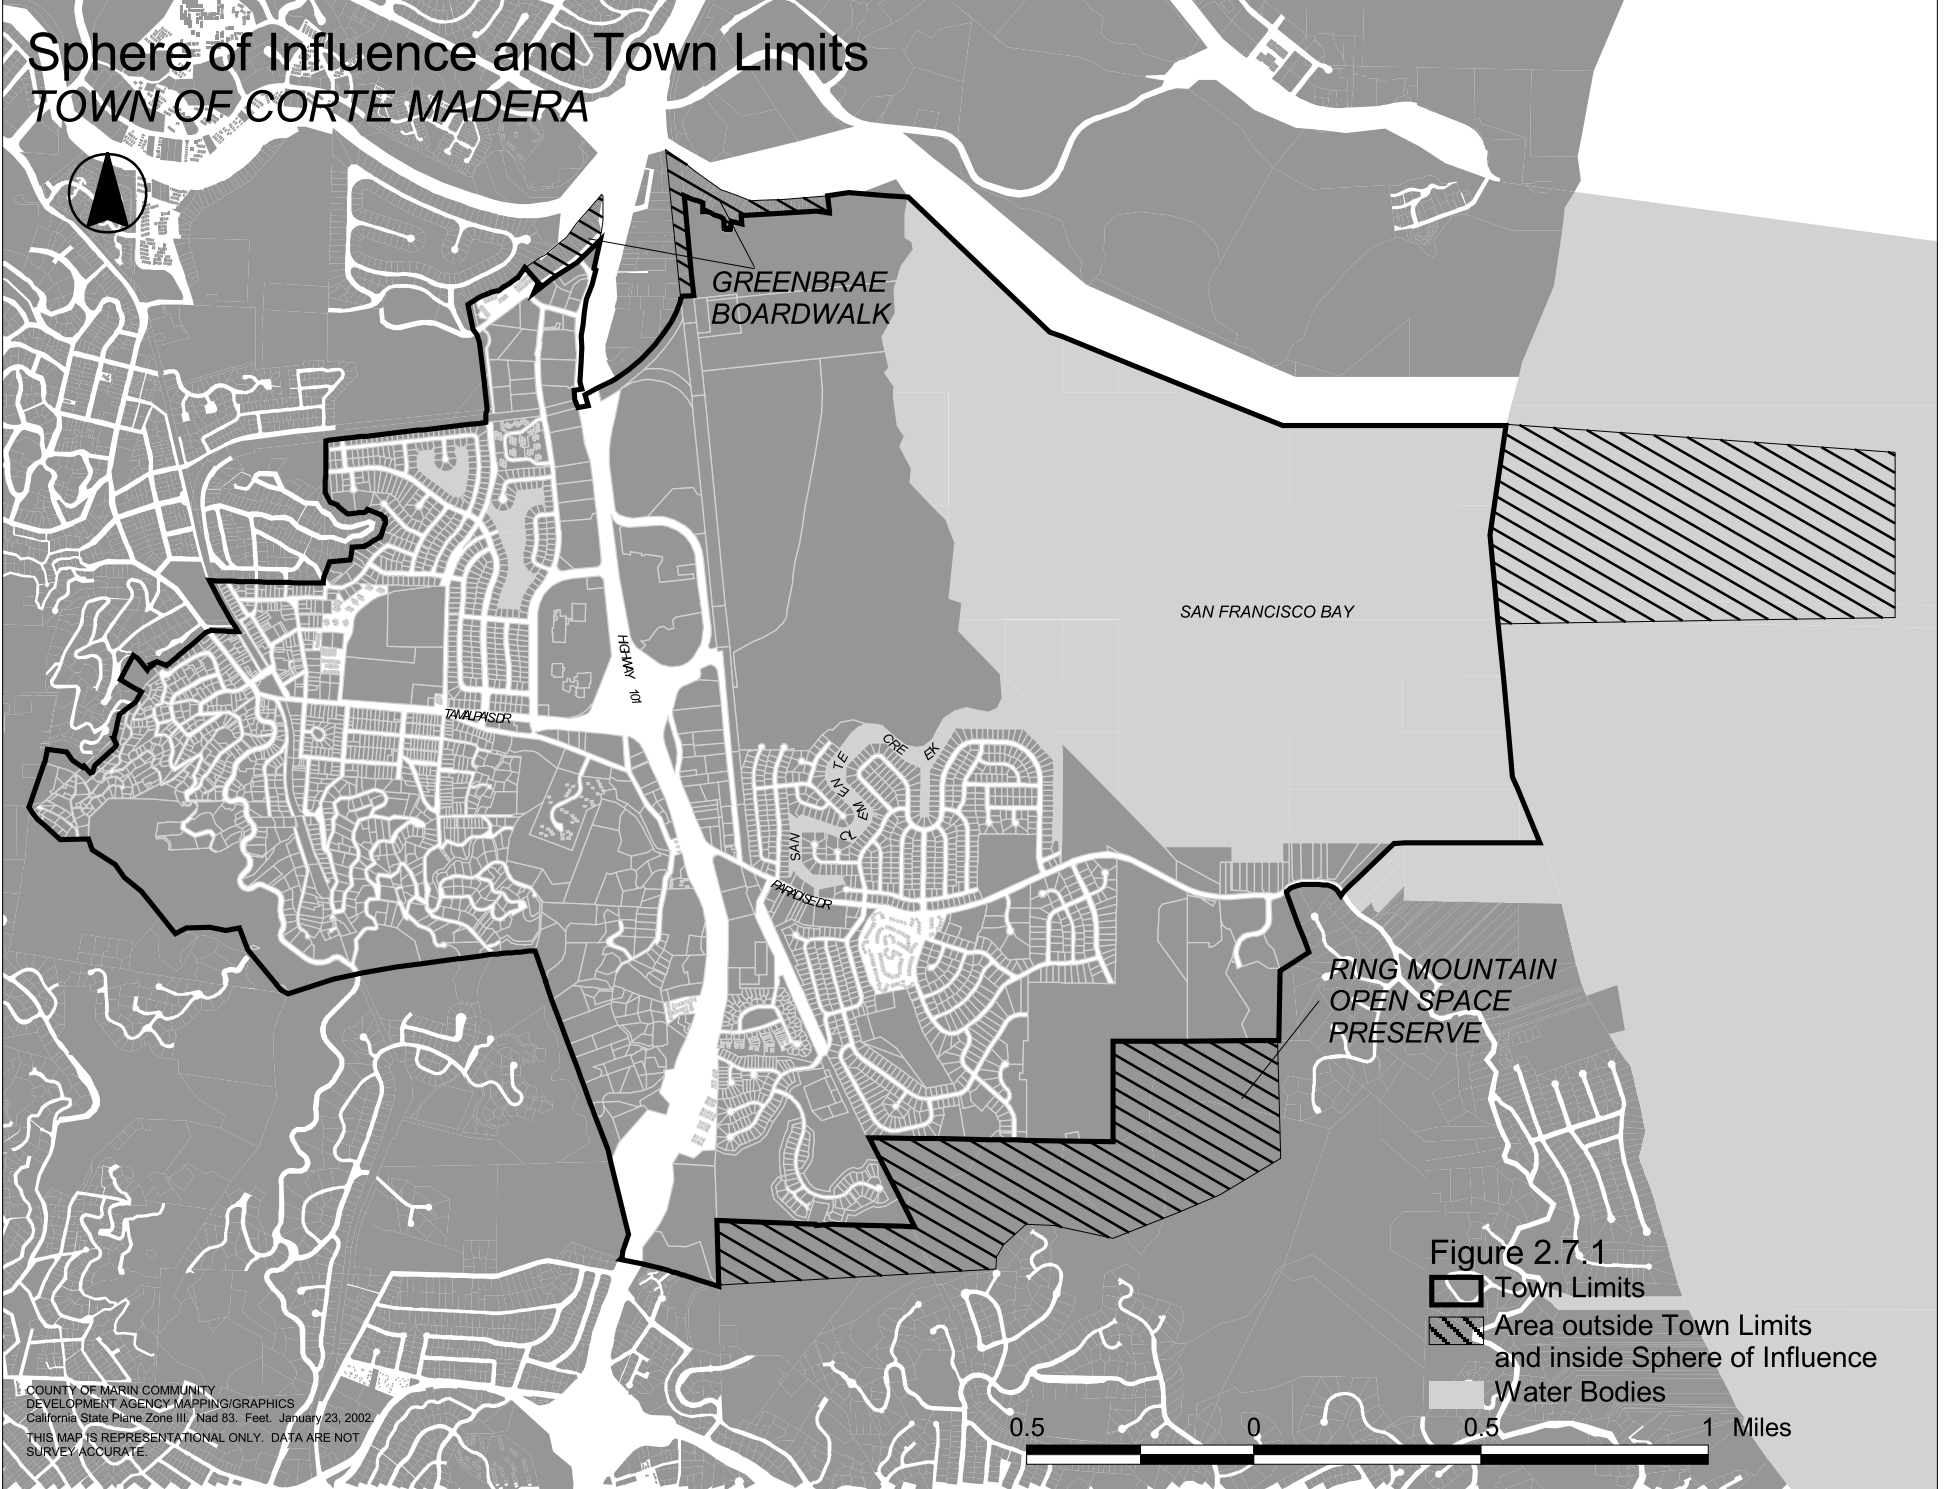

Sphere of Influence and Town Limits TOWN OF CORTE MADERA

GREENBRAE
BOARDWALK

SAN FRANCISCO BAY

TALMADGE

101
HIGHWAY

SAN
CLEMENTE
CREAK

PARADE

RING MOUNTAIN
OPEN SPACE
PRESERVE

Figure 2.7.1

-  Town Limits
-  Area outside Town Limits and inside Sphere of Influence
-  Water Bodies

COUNTY OF MARIN COMMUNITY
DEVELOPMENT AGENCY MAPPING/GRAPHICS
California State Plane Zone III, NAD 83, Feet, January 23, 2002
THIS MAP IS REPRESENTATIONAL ONLY. DATA ARE NOT
SURVEY ACCURATE.