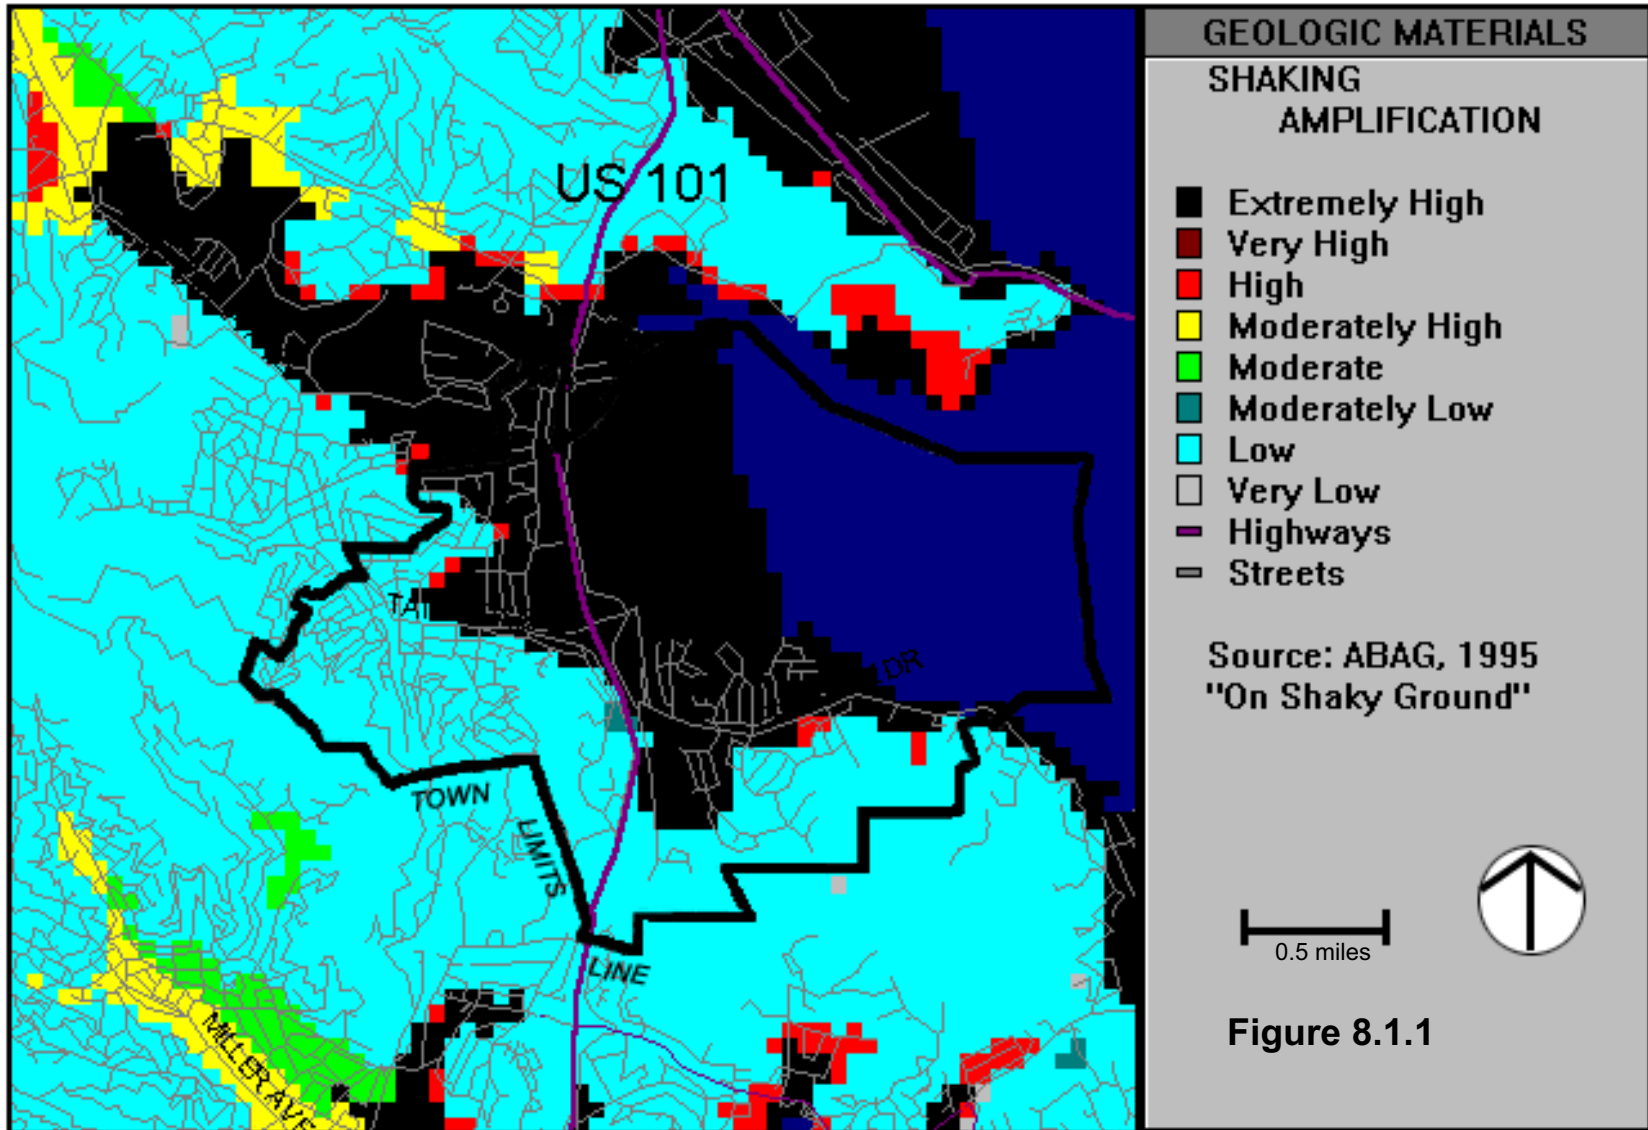

**Earth-Shaking Hazard Map
TOWN OF CORTE MADERA**

THIS MAP IS REPRESENTATIONAL ONLY. TOWN LIMITS LINE IS NOT SURVEY ACCURATE.