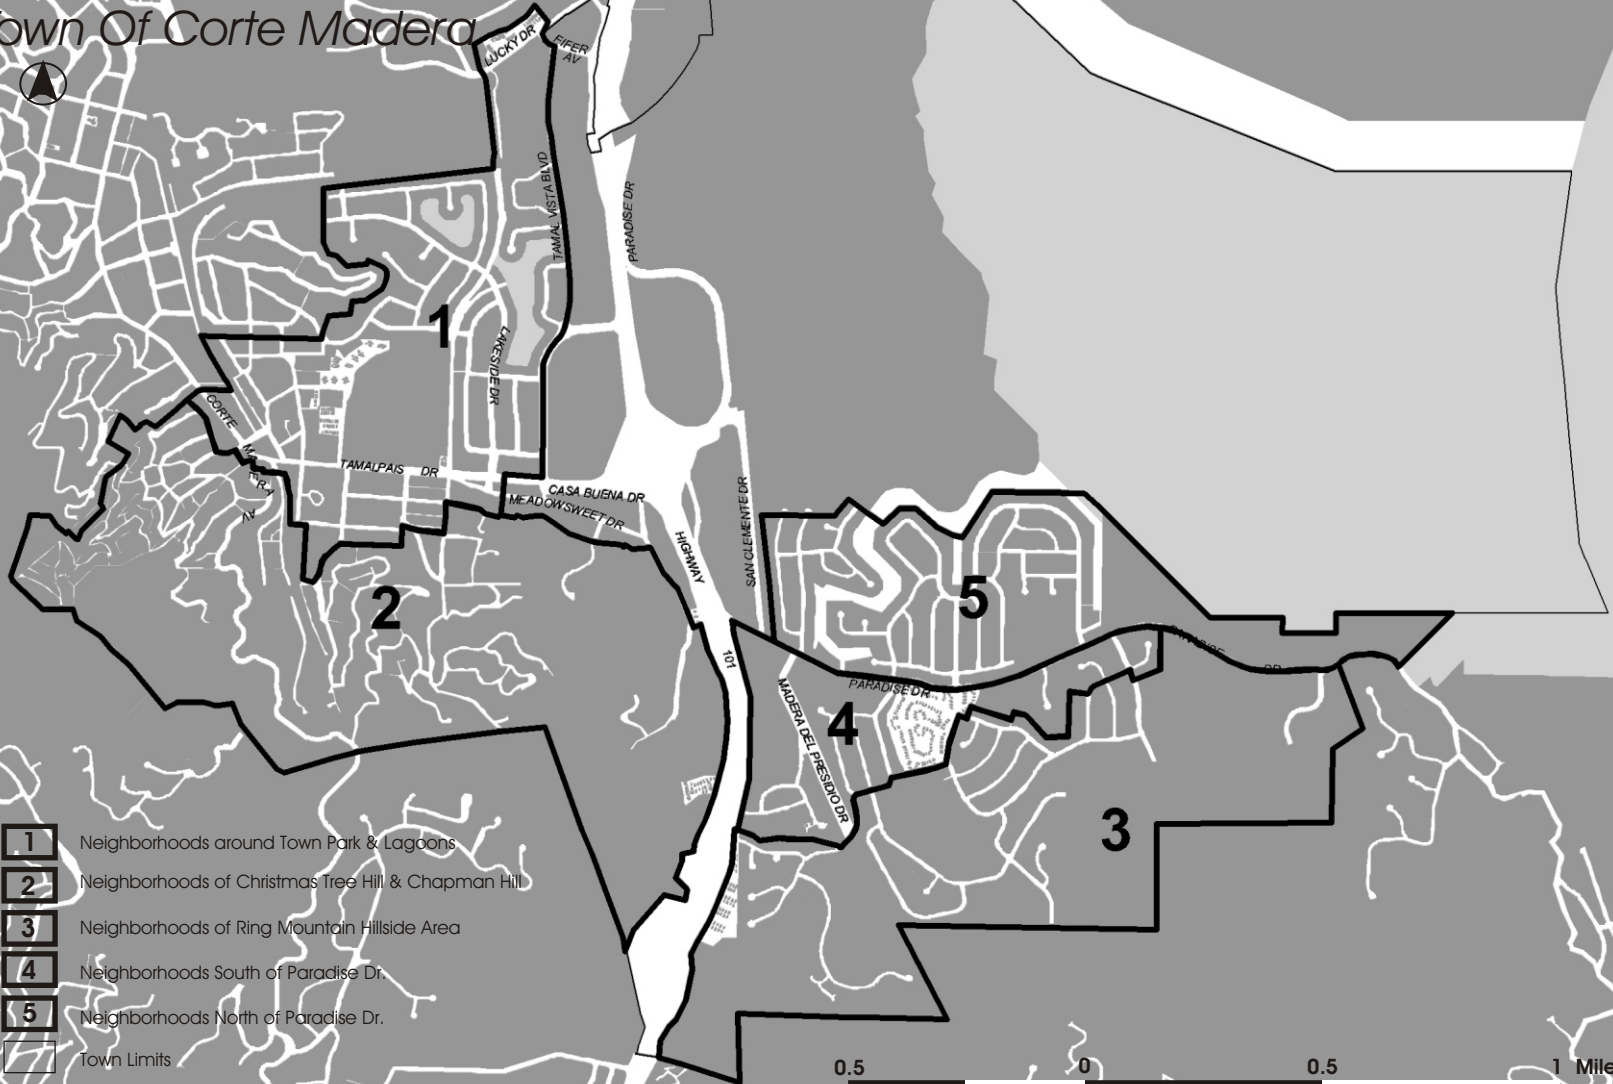

Community Preferences Survey Neighborhoods Map

Town Of Corte Madera

- 1** Neighborhoods around Town Park & Lagoons
- 2** Neighborhoods of Christmas Tree Hill & Chapman Hill
- 3** Neighborhoods of Ring Mountain Hillside Area
- 4** Neighborhoods South of Paradise Dr.
- 5** Neighborhoods North of Paradise Dr.
-  Town Limits